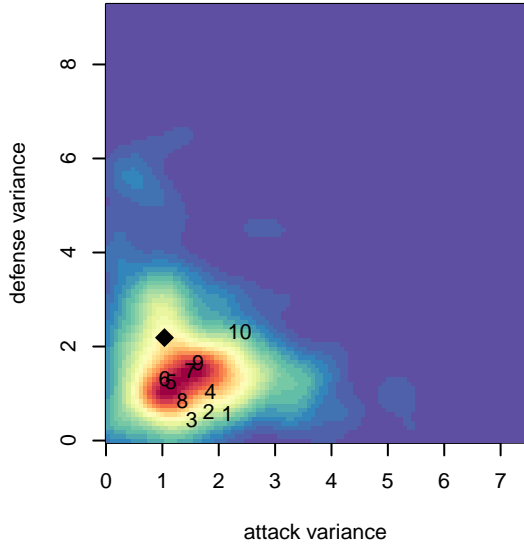

MVP Marauders White G02

Maple Valley Premier SC
 Maple Valley, WA
 G02 total strength=433
 attack=0.25 defense=0.32
 fall league = PSPL Classic 2 U12
 spr league = Spr PSPL Classic 2 U12

alt names used:
 MVP Marauders 02 White
 MAPLE VALLEY PREMIER MARAUDERS 02 \\
 MVP Marauders 02 White
 MAPLE VALLEY PREMIER MVP MARAUDERS
 MVP Marauders 02 White
 MAPLE VALLEY PREMIER MVP MARAUDERS

**attack and defense variance (black dot)
relative to other teams
and top 10 in region**

**attack and defense rating
relative to others at age
and all opponents in last 13 months**

Performance relative to 13 month average