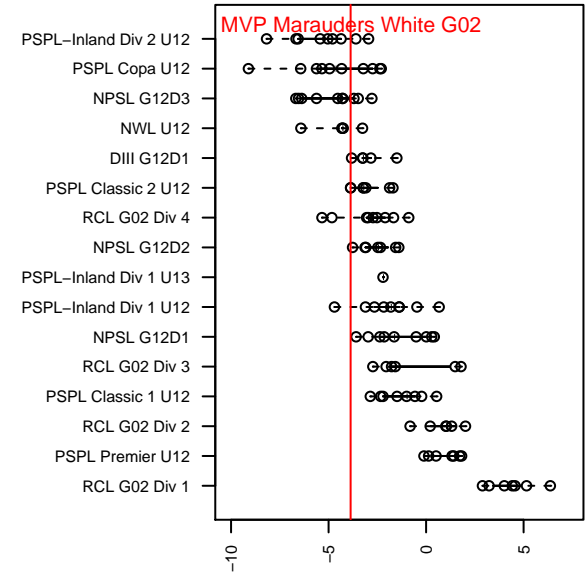

MVP Marauders White G02

Maple Valley Premier SC
 Maple Valley, WA
 G02 total strength=433
 attack=0.25 defense=0.32
 fall league = PSPL Classic 2 U12
 spr league = Spr PSPL Classic 2 U12

alt names used:
 MVP Marauders 02 White
 MAPLE VALLEY PREMIER MARAUDERS 02 \\
 MVP Marauders 02 White
 MAPLE VALLEY PREMIER MVP MARAUDERS
 MVP Marauders 02 White
 MAPLE VALLEY PREMIER MVP MARAUDERS

Venues played:
 2014 Kent Cornucopia Cup U12 Gold U12
 2014 Blast Off GU12 B
 2014 Skagit Super Cup U12 Silver
 2014 PSPL Classic 2 U12
 2014 Spr PSPL Classic 2 U12
 2014 WA Cup GU12 Silver/Bronze U12

**attack and defense variance (black dot)
relative to other teams
and top 10 in region**

**attack and defense rating
relative to others at age
and all opponents in last 13 months**

Performance relative to 13 month average