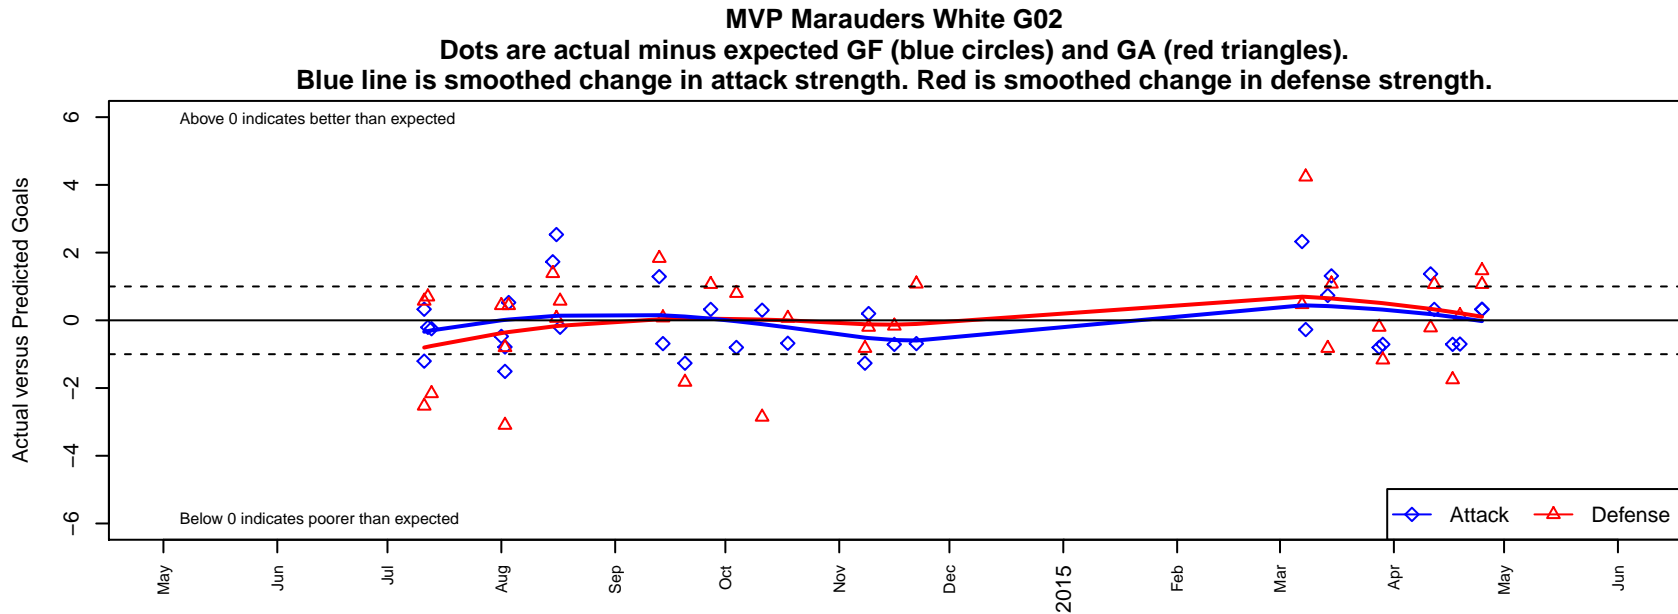

MVP Marauders White G02

Maple Valley Premier SC
 Maple Valley, WA
 G02 total strength=433
 attack=0.25 defense=0.32
 fall league = PSPL Classic 2 U12
 spr league = Spr PSPL Classic 2 U12

alt names used:
 MVP Marauders 02 White
 MAPLE VALLEY PREMIER MARAUDERS 02 \\
 MVP Marauders 02 White
 MAPLE VALLEY PREMIER MVP MARAUDERS
 MVP Marauders 02 White
 MAPLE VALLEY PREMIER MVP MARAUDERS

**attack and defense variance (black dot)
relative to other teams
and top 10 in region**

**attack and defense rating
relative to others at age
and all opponents in last 13 months**

Performance relative to 13 month average