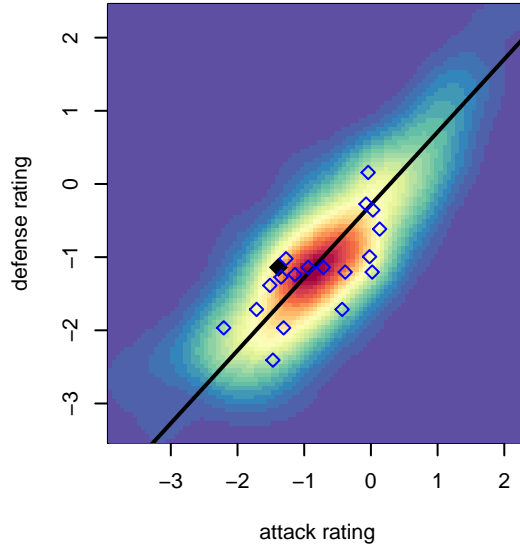

MVP Marauders White G02

Maple Valley Premier SC
 Maple Valley, WA
 G02 total strength=433
 attack=0.25 defense=0.32
 fall league = PSPL Classic 2 U12
 spr league = Spr PSPL Classic 2 U12

alt names used:
 MVP Marauders 02 White
 MAPLE VALLEY PREMIER MARAUDERS 02 \\
 MVP Marauders 02 White
 MAPLE VALLEY PREMIER MVP MARAUDERS
 MVP Marauders 02 White
 MAPLE VALLEY PREMIER MVP MARAUDERS

**attack and defense variance (black dot)
relative to other teams
and top 10 in region**

**attack and defense rating
relative to others at age
and all opponents in last 13 months**

Performance relative to 13 month average