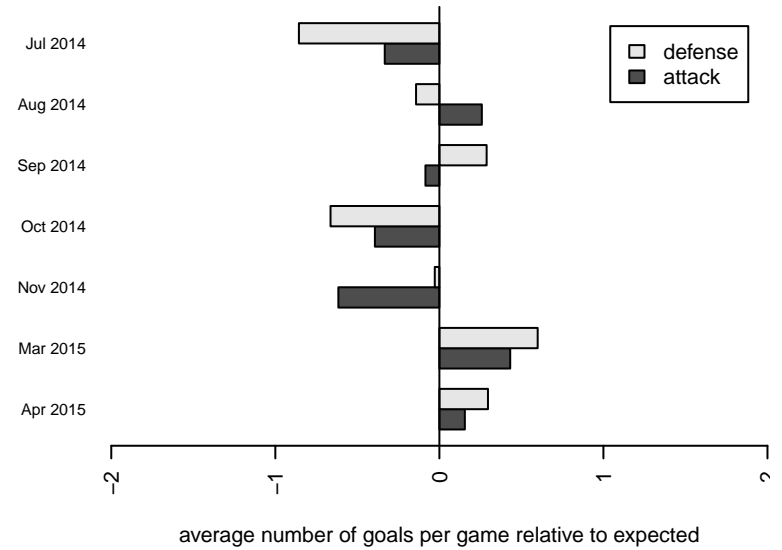

Performance relative to 13 month average