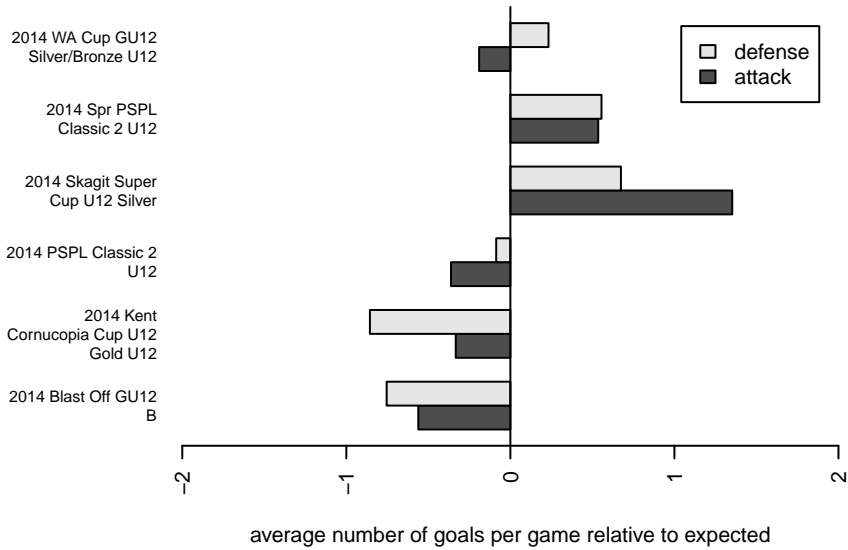

MVP Marauders White G02

Maple Valley Premier SC
 Maple Valley, WA
 G02 total strength=433
 attack=0.25 defense=0.32
 fall league = PSPL Classic 2 U12
 spr league = Spr PSPL Classic 2 U12

alt names used:
 MVP Marauders 02 White
 MAPLE VALLEY PREMIER MARAUDERS 02 \\
 MVP Marauders 02 White
 MAPLE VALLEY PREMIER MVP MARAUDERS
 MVP Marauders 02 White
 MAPLE VALLEY PREMIER MVP MARAUDERS

Venues played:
 2014 Kent Cornucopia Cup U12 Gold U12
 2014 Blast Off GU12 B
 2014 Skagit Super Cup U12 Silver
 2014 PSPL Classic 2 U12
 2014 Spr PSPL Classic 2 U12
 2014 WA Cup GU12 Silver/Bronze U12

**attack and defense variance (black dot)
relative to other teams
and top 10 in region**

**attack and defense rating
relative to others at age
and all opponents in last 13 months**

Performance relative to 13 month average